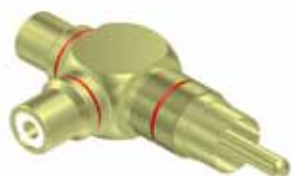

VC215

Adapter pair RCA / Cinch male to RCA / Cinch female - 90° Angled

Code	Msp	Sales Unit
VC215	50	Plastic Bag
VC215-P	-	50 pack

Same Connectivity:
Adaptor only available in Procab Basic Series.

VC220

Adapter pair RCA / Cinch male to 2 x RCA female - Straight & 90° Angled

Code	Msp	Sales Unit
VC220	50	Plastic Bag
VC215-P	-	50 pack

Same Connectivity:
Adaptor only available in Procab Basic Series.