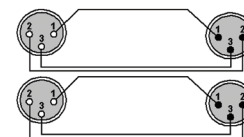

REF709

6.3 mm Jack male stereo to XLR male and XLR female

Cable Type: RIG44 (See website)

Code	length	Msp	Sales Unit
REF709/3	3 m	20	Hanger
REF709/5	5 m	20	Hanger

MUSIC INSTRUMENTS

ANALOG AUDIO SIGNAL

Same Connectivity:

Classic Series: CLA709 (p. 102)

Basic Series: CAB709 (p. 129)

REF710

2 x XLR Male to 2 x XLR female

Cable Type: RIG58 (p. 15)

Code	length	Msp	Sales Unit
REF710/0,5	0,5 m	20	Hanger
REF710/1	1 m	20	Hanger
REF710/1.5	1.5 m	20	Hanger
REF710/3	3 m	20	Hanger

MUSIC INSTRUMENTS

ANALOG AUDIO SIGNAL

Same Connectivity:

Classic Series: CLA710 (p. 102)

Basic Series: CAB710 (p. 129)

REF711

3.5 mm Jack male stereo to 2 x RCA / Cinch male

Cable Type: RIG44 (See website)

Code	length	Msp	Sales Unit
REF711/1.5	1.5 m	20	Hanger
REF711/3	3 m	20	Hanger
REF711/5	5 m	20	Hanger
REF711/10	10 m	10	Hanger

MUSIC INSTRUMENTS

ANALOG AUDIO SIGNAL

Same Connectivity:

Classic Series: CLA711 (p. 103)