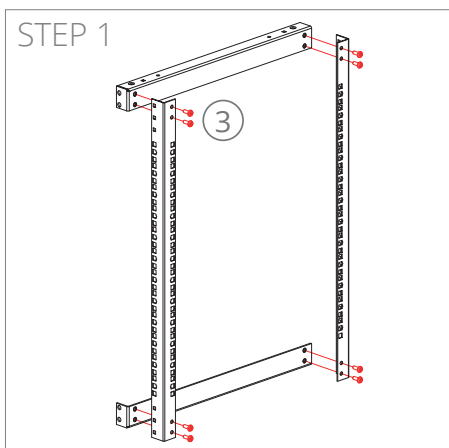

INSTALLATION MANUAL

OPR SERIES

ACCESSORIES

Floor standing : ①
Wall mounting : ⑧