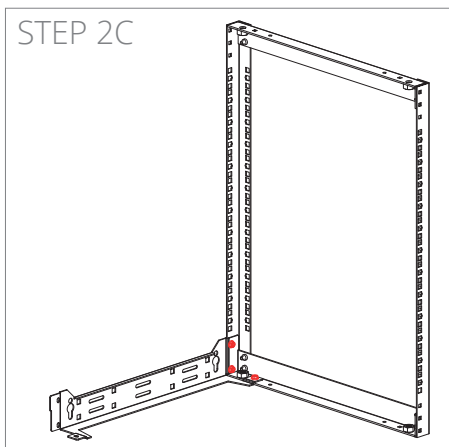

INSTALLATION MANUAL

OPR SERIES

ACCESSORIES

Floor standing : ①
Wall mounting : ⑧