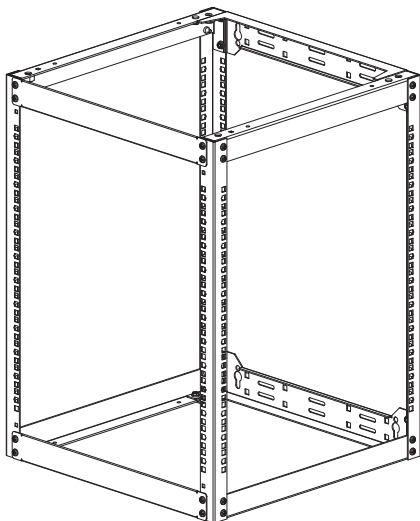

INSTALLATION MANUAL

OPR SERIES

ACCESSORIES

Floor standing : ①
Wall mounting : ⑧