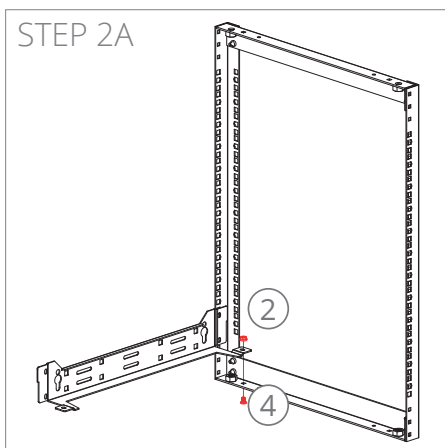

INSTALLATION MANUAL

OPR SERIES

ACCESSORIES

Floor standing : ①
Wall mounting : ⑧