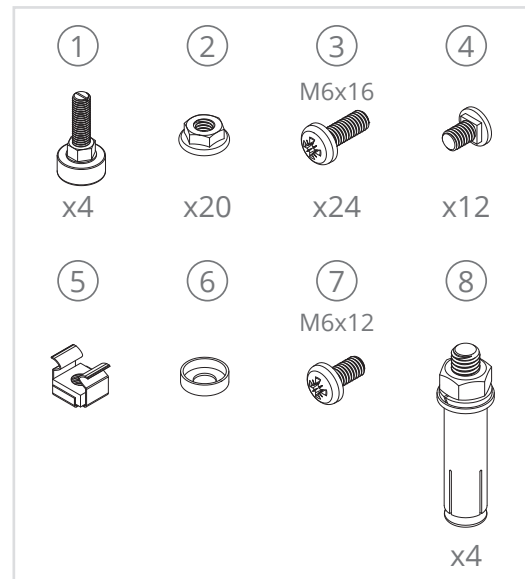

INSTALLATION MANUAL

OPR SERIES

ACCESSORIES

Floor standing : ①
Wall mounting : ⑧