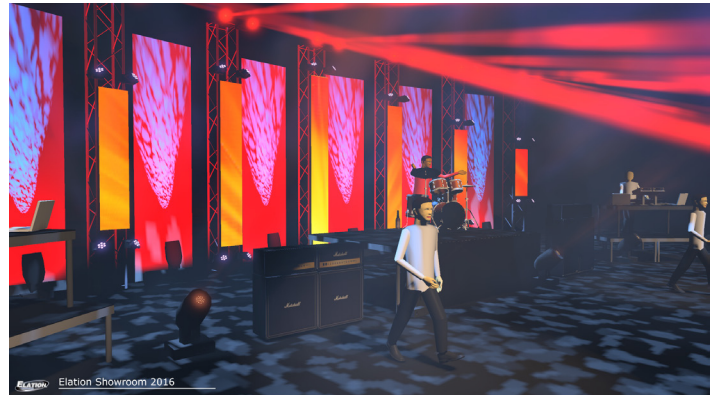

CAPTURE ATLAS - QUARTET™

SKU# **CAP524**

Capture ATLAS™ is a native Windows and Mac OS X application that lets you work with lighting, video, moving scenery, lasers and water jets, and supports a wide range of ethernet DMX protocols like Art-Net and sACN. It also connects directly to High End and MA Lighting consoles as well as consoles that support C1TP from brands such as ADB, Avolites, ChamSys and Strand Lighting.

Capture ATLAS™ also plays back local video files, streams video directly from C1TP/MSEX compatible and Green Hippo media servers, receives laser projector content from LaserAnimation Sollinger and Pangolin systems and live positioning information directly from Kinesys K2 systems.

Capture ATLAS™ is now a 64-bit application for both Mac OS X and Windows platforms. This allows Capture to use more RAM to accommodate the ever growing production sizes, as well as the use of the latest computer technologies out there, such as SketchUp 2016 support on Mac OS X and moving to video playback and compression based on AVFoundation on Mac OS X and Windows Media Foundation on Windows.