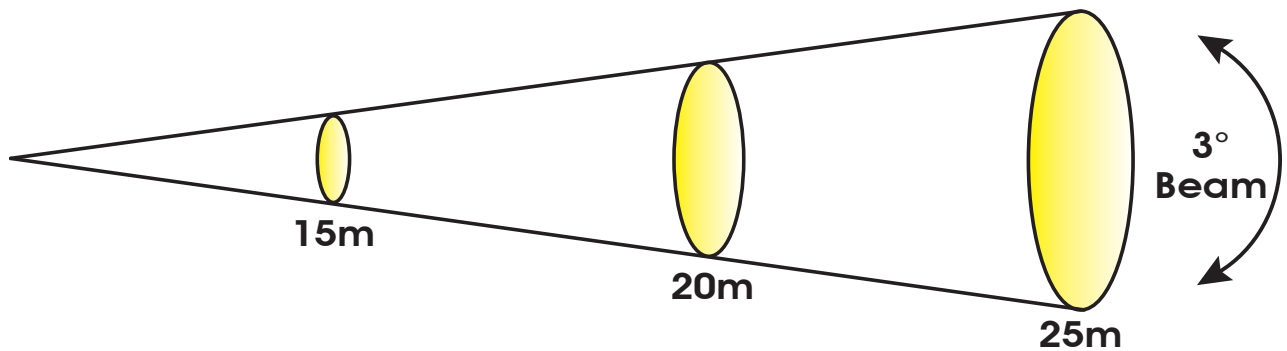

RAYZOR BEAM 2R™

SKU# RAY536

Photometric Data

Specifications are subject to change without any prior written notice.

	m	ft	m	ft	m	ft
Distance	15	49.2	20	65.6	25	82.0
3° Beam Diameter	0.78	2.6	1.04	3.4	1.3	4.3
	lux	fc	lux	fc	lux	fc
FULL ON	49,470	4,596	29,300	2,722	19,200	1,784