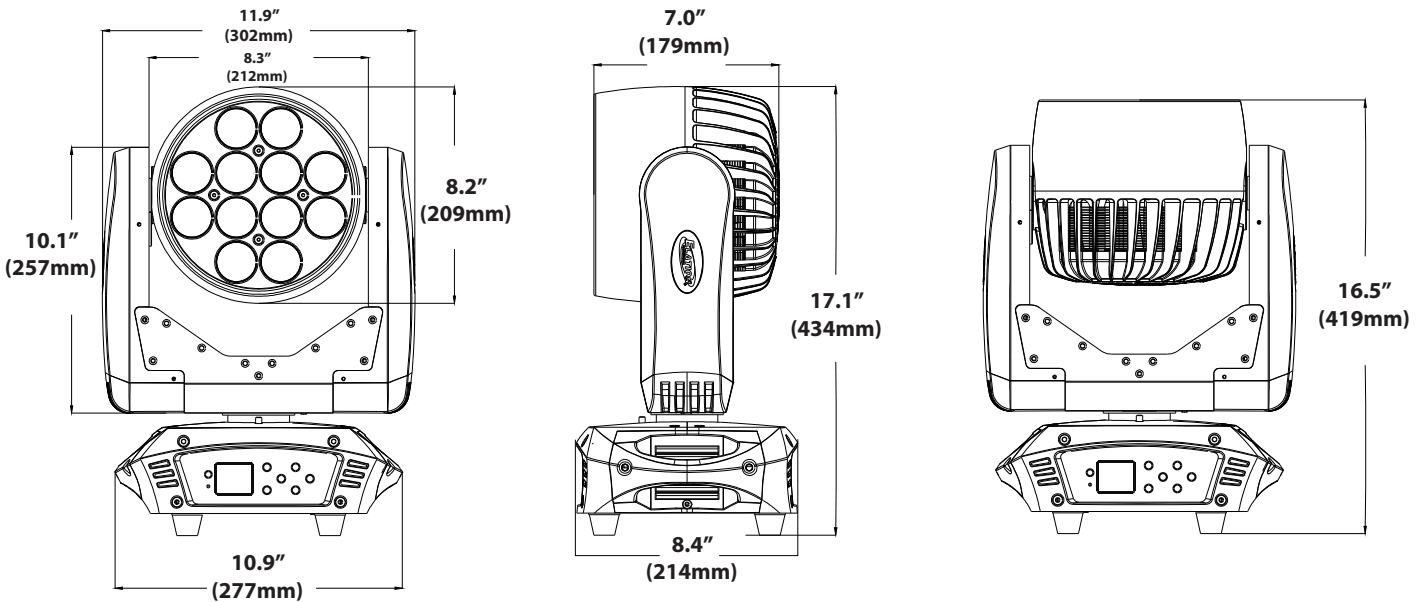

RAYZOR Q12 ZOOM™

SKU# RAY524

Dimensional Drawings

Specifications are subject to change without any prior written notice.

Weight: 23.0 lbs. (10.4 kg)

Elation Professional USA | 6122 S. Eastern Ave. | Los Angeles, CA. 90040
323-582-3322 | 323-832-9142 fax | www.elationlighting.com | info@elationlighting.com