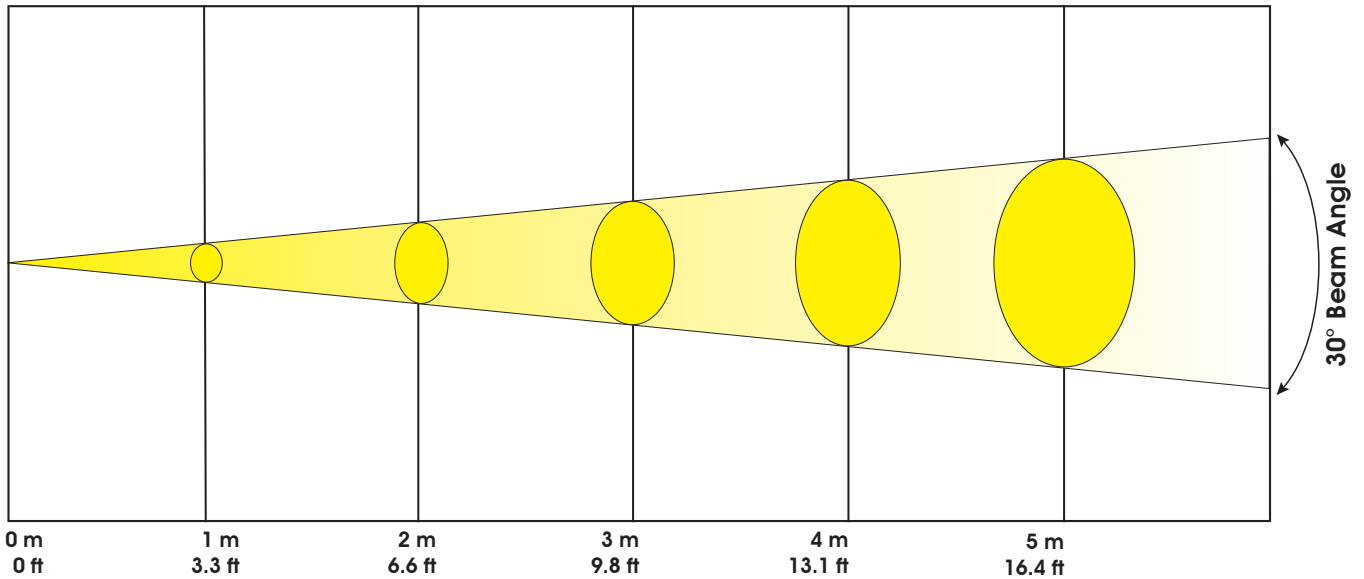

## Photometric Data

Specifications are subject to change without any prior written notice.

WARM WHITE (3200K)	111 FC / 1200 LUX	32 FC / 340 LUX	15 FC / 160 LUX	9 FC / 95 LUX	6 FC / 66 LUX
COOL WHITE (6500K)	143 FC / 1540 LUX	39 FC / 420 LUX	19 FC / 200 LUX	11 FC / 116 LUX	10 FC / 110 LUX
FULL ON (4500-5000K)	204 FC / 2200 LUX	56 FC / 600 LUX	25 FC / 270 LUX	15 FC / 160 LUX	8 FC / 85 LUX

LUX x 0.0929 = FC

30° Beam Angle	Ø 0.5 m / Ø 1.6 ft	Ø 1.0 m / Ø 3.3 ft	Ø 1.6 m / Ø 5.2 ft	Ø 2.1 m / Ø 6.9 ft	Ø 2.6 m / Ø 8.5 ft
----------------	--------------------	--------------------	--------------------	--------------------	--------------------